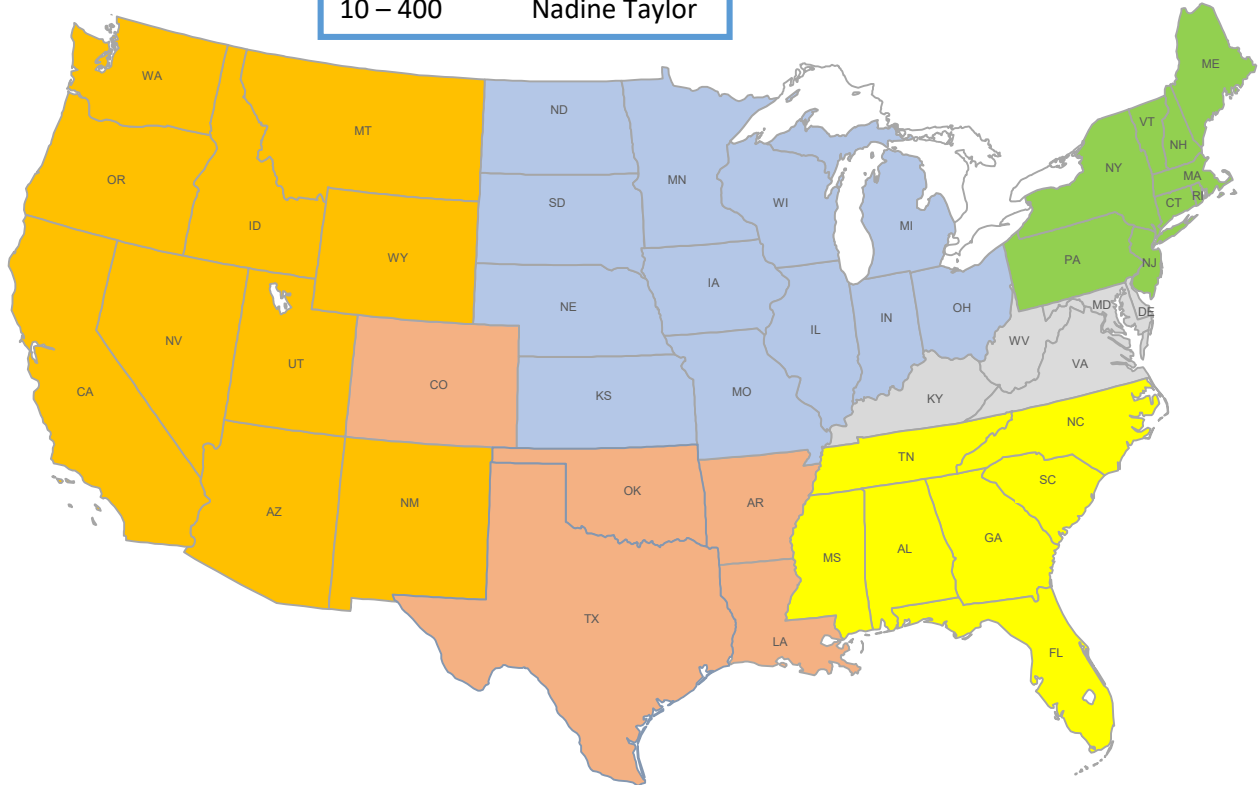

VISIT
DALLAS
 Sales Deployment

Midwest:
 2500+KBHCCD Gayla Fussell
 401 – 2499 Nora Gorman
 10 – 400 Nadine Taylor

Canada East / International East
 401-KBHCCD Deb Burleson
 10-400 Nadine Taylor

Pharma Northeast
 401-2499 Courtney McConnell

Northeast:
 401 - KBHCCD Deb Burleson
 10 – 400 Nadine Taylor

Mid-Atlantic:
 2500+KBHCCD Jennifer Bumbalo
 401 – 2499 Courtney McConnell
 10 – 400 Jessica Ross

Southeast:
 2500+KBHCCD Deb Burleson
 401 – 2499 Kevin Owens
 10 – 400 Jessica Ross

Western
 CA, WA, OR, ID, MT, WY, NV, UT, AZ, NM
 401+KBHCCD Kim Borneman
 10 - 400 Vicky Sosa

South Central:
 2500+KBHCCD Gayla Fussell (Dallas/Fort Worth Metro)
 401+KBHCCD Gayla Fussell (CO, OK, AR, LA)
 401+KBHCCD Vanessa Stewart (TX excluding DFW)
 401-2499 Kevin Owens (Dallas/Fort Worth Metro)
 10 – 400 Vicky Sosa (TX, LA, AR, OK, CO)