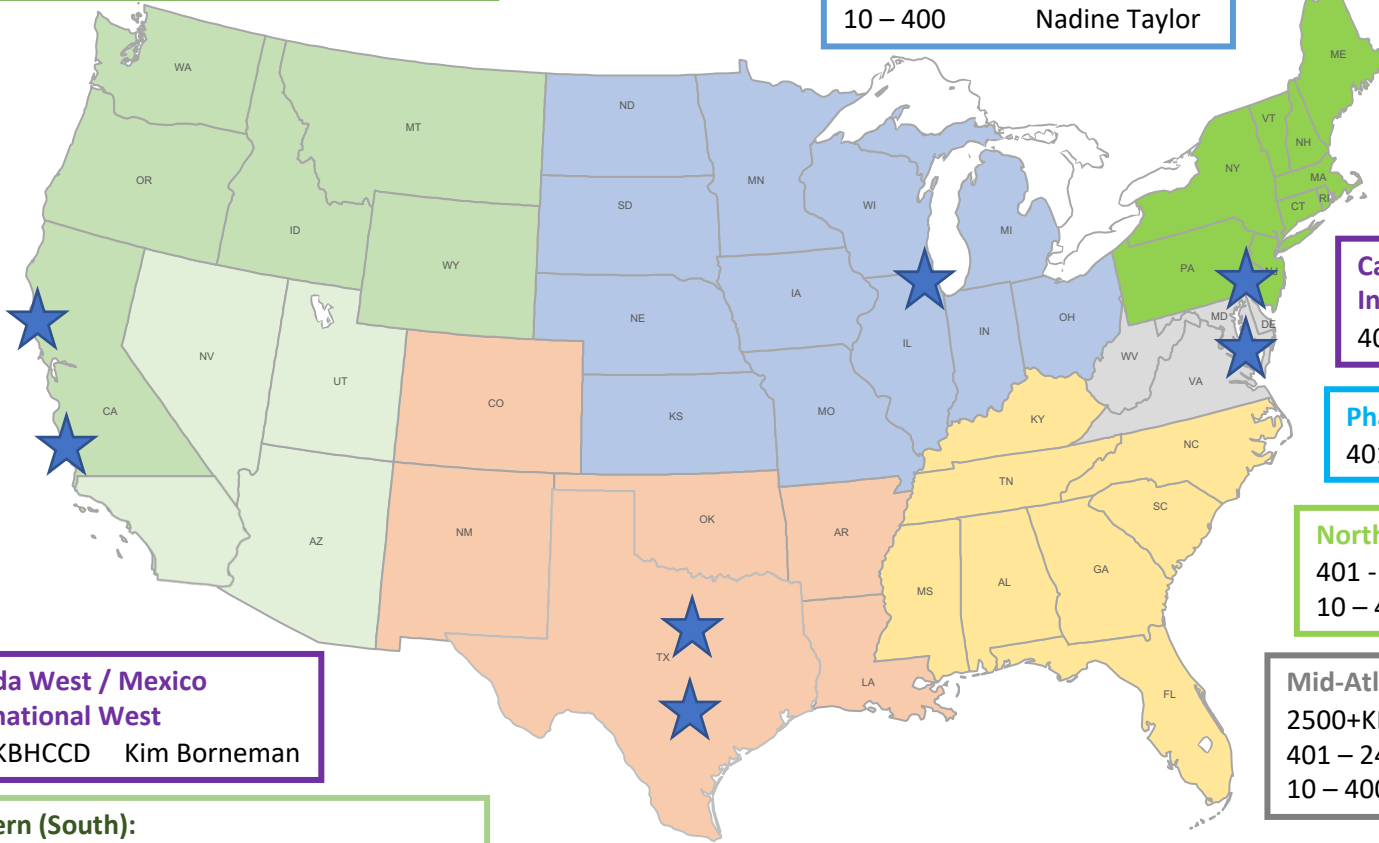

Western (North):

401+KBHCCD Kim Borneman
 (No.CA N. Bakersfield), OR, ID, WY, MT, WA
 10 - 400 Vicky Sosa

Midwest:

2500+KBHCCD Toni Kosaris
 401 - 2499 Nora Gorman
 10 - 400 Nadine Taylor

**Canada East
 International East**

401-KBHCCD Deb Burleson

Pharma Northeast

401-2499 Courtney McConnell

Northeast:

401 - KBHCCD Deb Burleson
 10 - 400 Nadine Taylor

Mid-Atlantic:

2500+KBHCCD Jennifer Bumbalo
 401 - 2499 Courtney McConnell
 10 - 400 Jessica Ross

**Canada West / Mexico
 International West**

401+KBHCCD Kim Borneman

Western (South):

401+KBHCCD Nathan Fillion
 (So.CA S. Bakersfield, NV, UT, AZ)
 10 - 400 Vicky Sosa

South Central:

2500+KBHCCD Gayla Fussell (TX except Austin & TX State Associations)
 401+KBHCCD Gayla Fussell (NM, CO, OK, AR, LA)
 401+KBHCCD Vanessa Stewart (Austin & TX State Associations)
 401-2499 Vanessa Stewart (TX excluding DFW)
 401-2499 Kevin Owens (Dallas/Fort Worth Metro)
 10 - 400 Vicky Sosa (TX, LA, AR, OK, NM, CO)