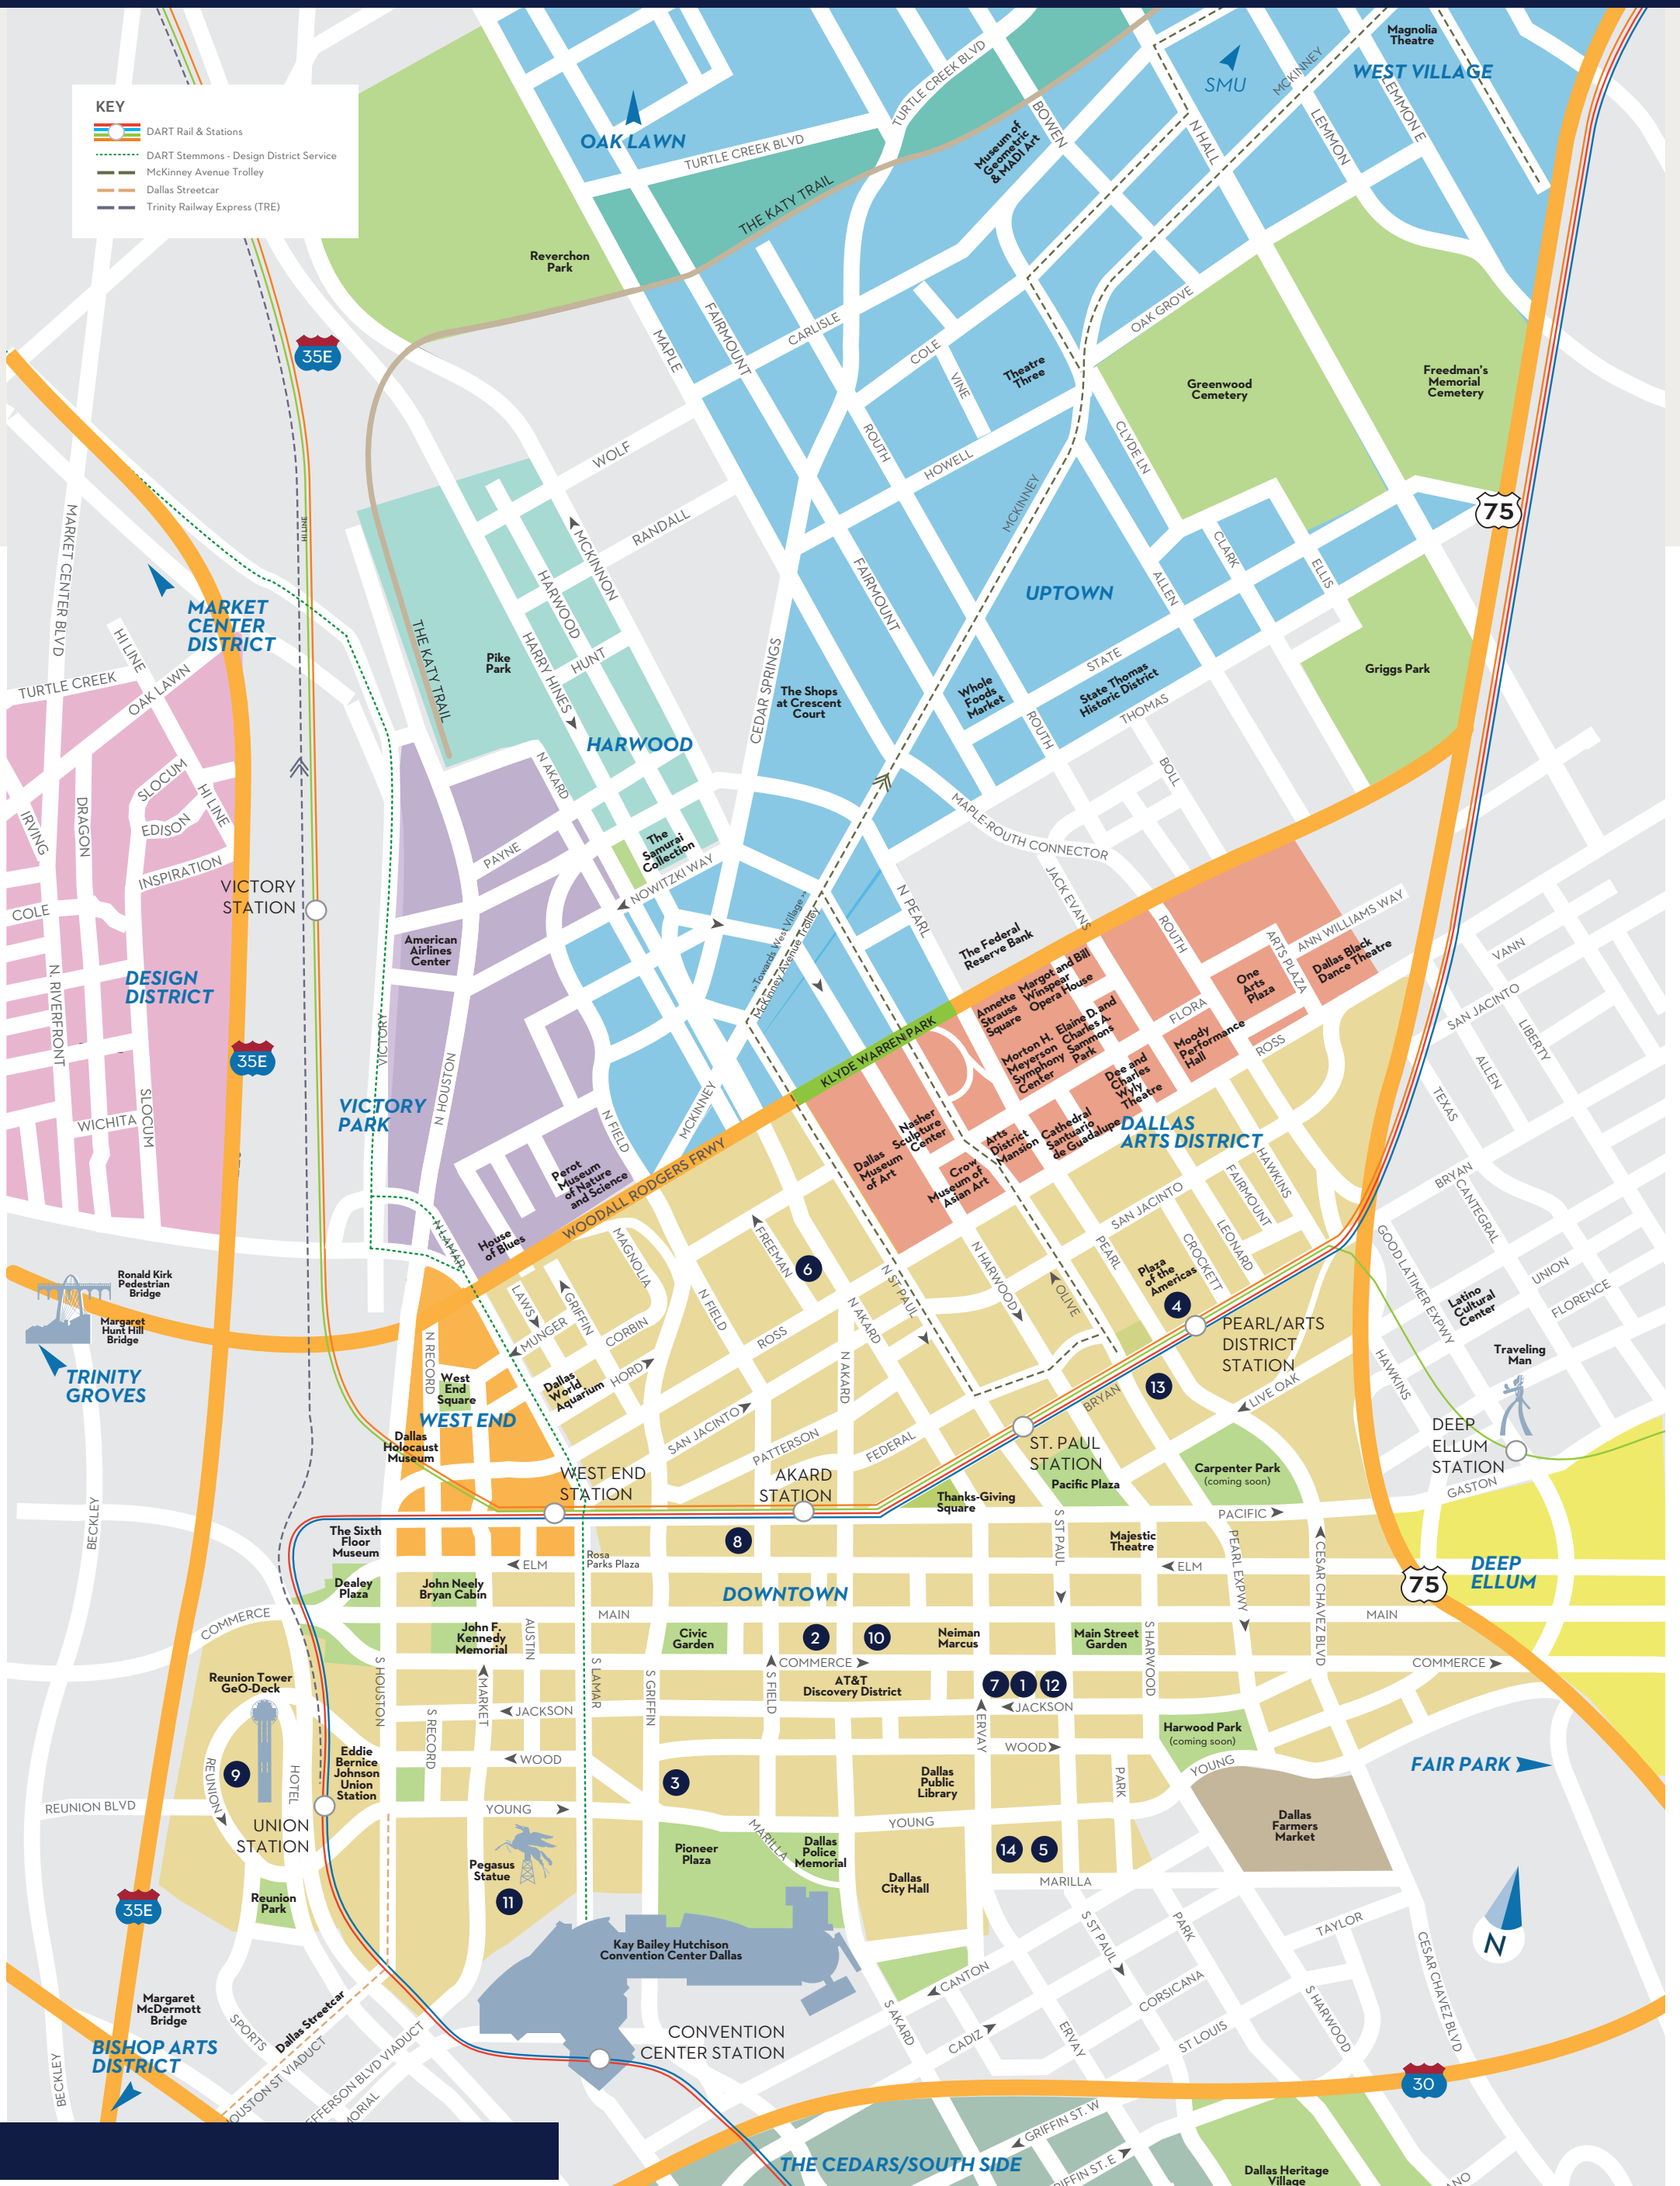

Downtown Dallas & SURROUNDING AREA

MARY KAY® SEMINAR 2022

Convention Dates:
JULY 21 - AUGUST 5

accommodations (DISTANCE FROM KBHCCD)

- | | |
|---|---|
| 1 AC Hotel by Marriott Dallas Downtown (0.7 MI) | 8 Homewood Suites Dallas Downtown (0.5 MI) |
| 2 Adolphus Hotel (0.4 MI) | 9 Hyatt Regency Dallas (0.5 MI) |
| 3 Aloft Dallas Downtown (0.7 MI) | 10 Magnolia Hotel (0.3 MI) |
| 4 Dallas Marriott Downtown (0.7 MI) | 11 Omni Dallas Hotel (CONNECTED TO KBHCCD VIA SKYBRIDGE) |
| 5 Fairfield Inn & Suites Dallas Downtown (0.3 MI) | 12 Residence Inn by Marriott Dallas Downtown (0.7 MI) |
| 6 Fairmont Dallas Hotel (0.9 MI) | 13 Sheraton Dallas (1 MI) |
| 7 Hampton Inn & Suites Dallas Downtown (0.7 MI) | 14 TownePlace Suites by Marriott Dallas Downtown (0.3 MI) |